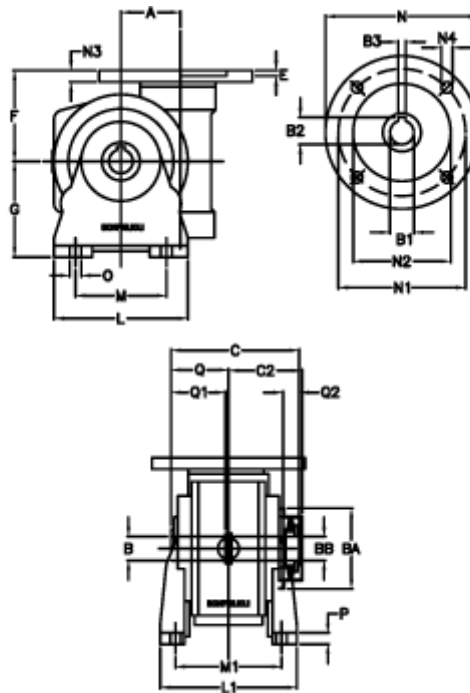

Article number: 390204400732336

Description: Worm Gear with Torque Limiter  
VF 44-L2-V-7-P63B14

## Measures

a	= 44.60	C2	= 48	M1	= 81.0	Q	= 32.0
B	= 18	Description	= VF 44V-xx-63B14	N	= 90	Q1	= 32
B1 E7	= 11	E	= 2.0	N1	= 75	Q2	= 12
B2	= 12.8	F	= 65	N2	= 60		
B3 H9	= 4	g	= 72	N3	= 8.0		
BA	= 40	L	= 90	N4	= 5,5		
BB H7	= 11	L1	= 98.0	O	= 8.5		
C	= 79	m	= 52	P	= 10		